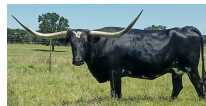

Legacy Pearl

Date of Birth: 03/16/2019
Registration 1: CI321758
Sale Price: \$8,500.00
Breeder: John Randolph
Owner: Longhorn 615

Courtesy of Longhorn 615

Low, tightly twisting lateral horn in a True Black cow.
 Very gentle disposition. She gave us a sweet True Black heifer as her first calf. A parker Brown heifer as her 2nd, another True Black for #3, and a 4th True Black as her 4th calf! Pushing the 80" tt mark. Currently exposed to Span Pro

TTT: 82.2500 on 03/28/2025

Legacy Pearl

PEARL SNAP BCB

PACIFIC BARBLESS

BANDERA CHEX

WULFCO'S SHADOW DANCER

LAKOTA CHEX

Pacific Barbie