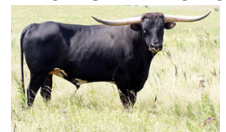

## Legacy Pearl

**Date of Birth:** 03/16/2019  
**Registration 1:** CI321758  
**Sale Price:** \$8,500.00  
**Breeder:** John Randolph  
**Owner:** Longhorn 615

Courtesy of Longhorn 615

Low, tightly twisting lateral horn in a True Black cow.  
 Very gentle disposition. She gave us a sweet True Black heifer as her first calf. A parker Brown heifer as her 2nd, another True Black for #3, and a 4th True Black as her 4th calf! Pushing the 80" tt mark. Currently exposed to Span Pro

PEACEMAKER 44

POCO LADY BL

D/O DOUBLE OTT BUCK

LC Shadow Chex

FARLAP CHEX

NIGHT SAFARI BL833

SHADOW'S REFLECTION

Pacific Martha