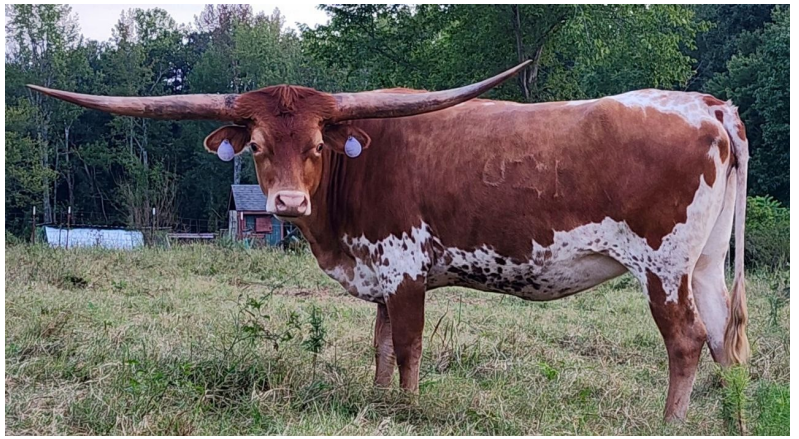

**TUFF'S MOON DUST**

**Date of Birth:** 04/16/2021  
**Registration 1:** CI328696  
**Breeder:** Longhorn 615  
**Owner:** Longhorn 615

Courtesy of Longhorn 615

A gorgeous daughter of the great Dixie Dust, by Sweet Brindle Dust. On her sire's side, there's Cowboy Tuff Chex and Winning Smile. Talk about an exciting pedigree on a super sweet cow! 10- 80"+ animals in her pedigree.

**TTT:** 79.6250 on 11/08/2024  
**Weight:** 687.0000 on 10/13/2022

TUFF'S MOON DUST

TUFF ROAD

RR DIXIE DUST

COWBOY TUFF CHEX

WINNING SMILE

RR Sweet Brindle Dust

RR Cover Girl 277