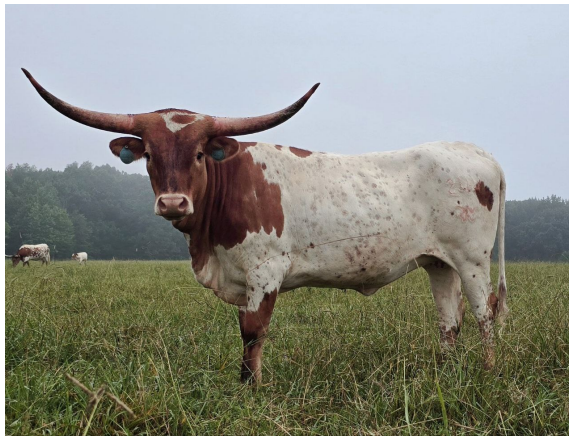

BCR Special Feature 244

Date of Birth: 10/20/2022
Registration 1: CI341781
Breeder: Bull Creek Longhorns
Owner: Longhorn 615

Courtesy of Longhorn 615

Special Feature is a big bodied, brindled brown and white heifer. Easy keeping and correct.