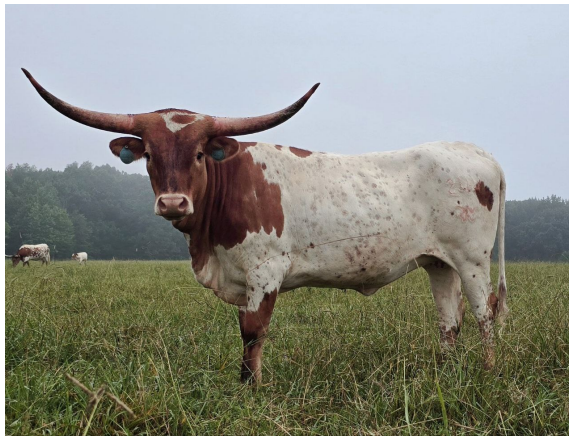

### BCR Special Feature 244

Date of Birth: 10/20/2022  
Registration 1: CI341781  
Breeder: Bull Creek Longhorns  
Owner: Longhorn 615

Courtesy of Longhorn 615

Special Feature is a big bodied, brindled brown and white heifer. Easy keeping and correct.

She goes back to the wonderfully producing Horseshoe J Feat line!

TTT: 50.3750 on 11/08/2024

Keystone BCR 014

BCR Special Feature 244

BCR Fancy Free 827

CORNERSTONE ECR

HIDALGO ECR

ECR AMOR DE COYOTE