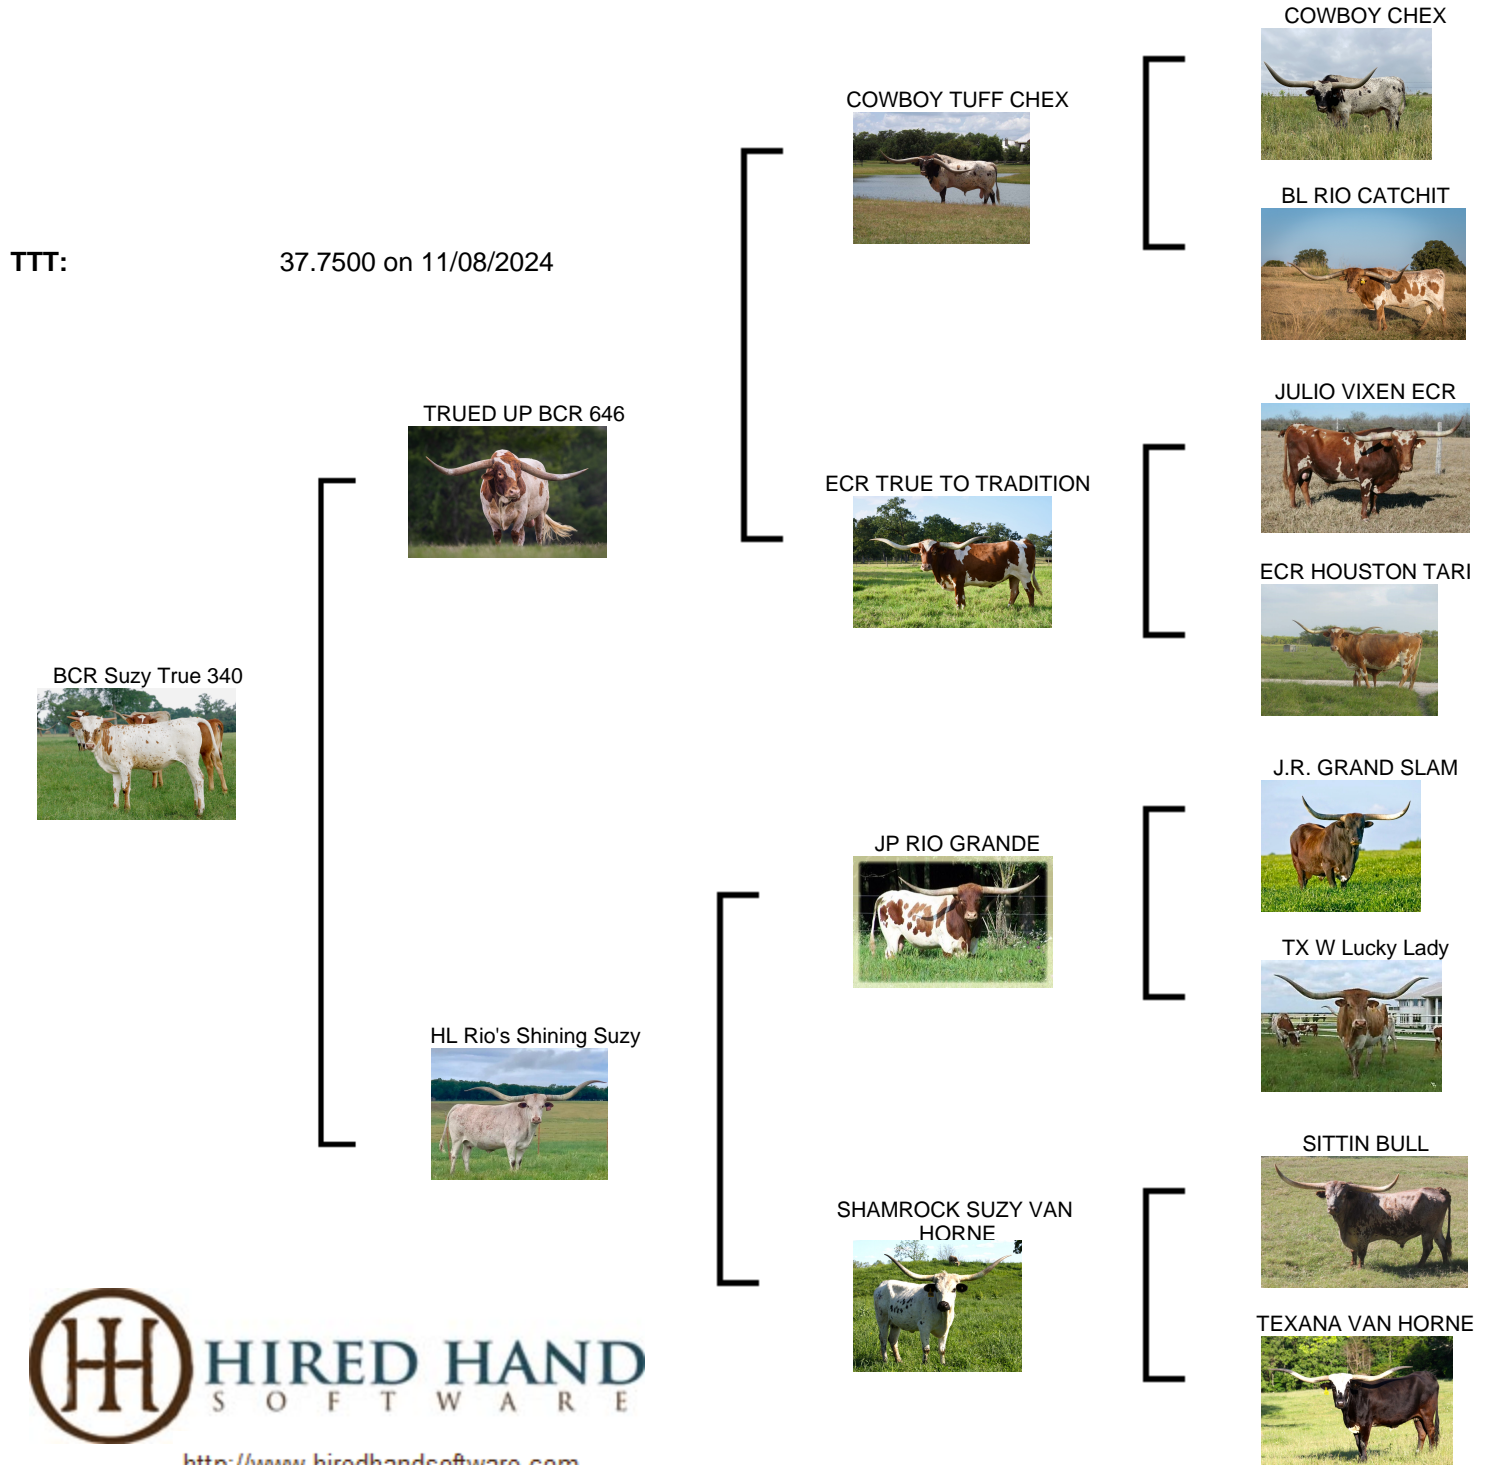

BCR Suzy True 340

Date of Birth: 10/13/2023
 Registration 1: CI347204
 Breeder: Bull Creek Longhorns
 Owner: Longhorn 615

Courtesy of Bull Creek Longhorns

white with brown spots

TTT: 37.7500 on 11/08/2024