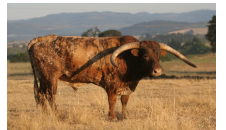

HORSESHOE J MAGIC

Date of Birth: 01/24/2013
Registration 1: CI287281*
Breeder: JIMMY JONES
Owner: Longhorn 615

Courtesy of Lick Creek Longhorns - Blundells

Magic is one of our favorites! She is easy on the eyes, an easy keeper, excellent mother and even better a PRODUCER! Her off-spring range from FCC Shockwave as a herd sire to futurity winners like Horseshoe J Golden Hair and Heartland. She simply outperforms herself time after time!

J.R. GRAND SLAM

TX W Lucky Lady

Brown Bomber 126

BL FINA JOYA

HUNTS DUPLICATE COPY

HUNTS RESPECTED JENNY

KING OF CLUBS

PISTOL PACKIN MAMA